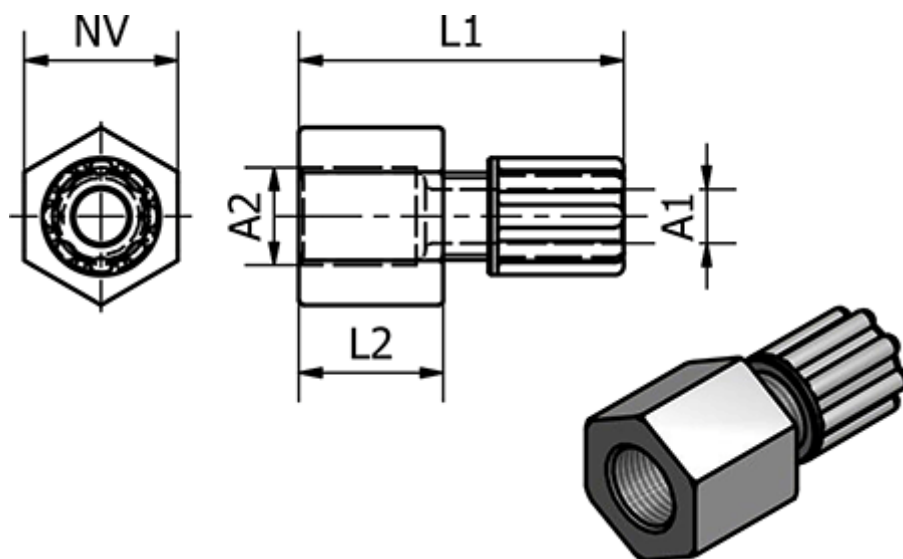

Article number: 58612061

Description: Push-on 120.61, Ø4/6 - G 3/8"
Straight

Measures

Ext. Hose Diameter A1	= 4/6
L1	= 36
L2	= 15
NV	= 22
Thread A2	= G 3/8"